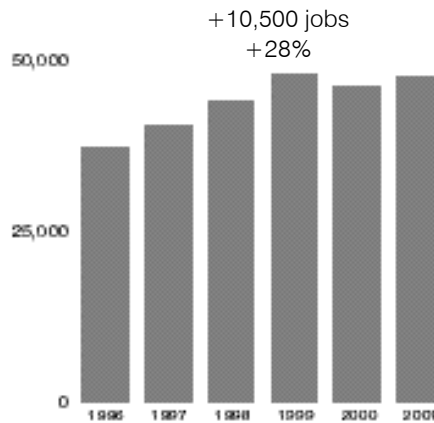

A SNAPSHOT OF WICHITA'S AEROSPACE & AVIATION INDUSTRY

EMPLOYMENT

EMPLOYMENT	47,482
EMPLOYMENT RANK	9TH
JOBS PER 1,000 WORKERS	193
JOBS PER CAPITA RANK	1ST
ESTABLISHMENTS	169
TOP AEROSPACE & AVIATION SECTORS	
1. AIRCRAFT AND PARTS MANUFACTURING	44,700
2. AIR TRANSPORTATION	2,100
3. SEARCH, DETECTION, NAVIGATION	700

EMPLOYMENT 1996 - 2001

*Wichita's
Aerospace
and
Aviation
Industry
Employs
47,500
Workers*